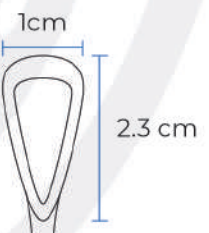

LEGRA ROMA

SILVERY

PREMIUM

28 cm

#00 9-70
9-77-9

#0 9-59-9

#1 9-44
9-44-9

#2 9-45
9-45-9

#3 9-46
9-46-9

#4 9-47
9-47-9

#5 9-48
9-48-9

#6 9-49
9-49-9

#1

#2

#3

#4

#5

#6