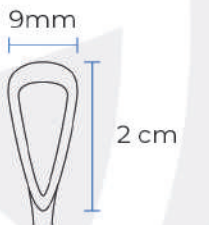

LEGRA ROMA

SILVERY

PREMIUM

28 cm

#00 9-70
9-77-9

#0 9-59-9

#1 9-44
9-44-9

#2 9-45
9-45-9

#3 9-46
9-46-9

#4 9-47
9-47-9

#5 9-48
9-48-9

#6 9-49
9-49-9

#1

#2

#3

#4