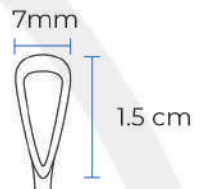

LEGRA ROMA

SILVERY

PREMIUM

28 cm

#00 9-70
9-77-9

#0 9-59-9

#1 9-44
9-44-9

#2 9-45
9-45-9

#3 9-46
9-46-9

#4 9-47
9-47-9

#5 9-48
9-48-9

#6 9-49
9-49-9

#1

#2

#3

#4