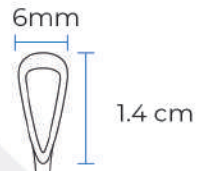

LEGRA ROMA

SILVERY

PREMIUM

28 cm

#00 9-70
9-77-9

#0 9-59-9

#1 9-44
9-44-9

#2 9-45
9-45-9

#3 9-46
9-46-9

#4 9-47
9-47-9

#5 9-48
9-48-9

#6 9-49
9-49-9

#1

#2

#3

#4